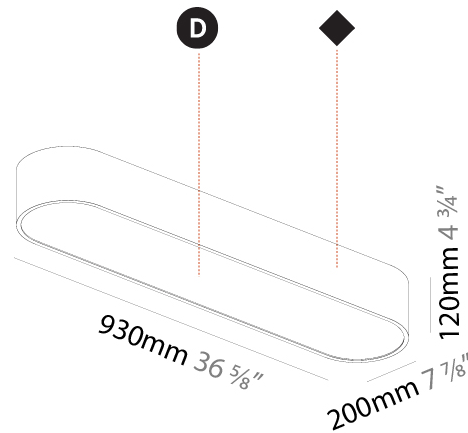

1. To build a product code in our configurator select the specify button on the base model # product page
2. To build a manual product code on this datasheet choose from the options listed below in blue font and add the suffix to the base model #

GENERAL

Series: Smoothy
Subseries: Smoothline
Brand: Prolicht
Division: Architectural
Mounting Type: Surface
Mounting Location: Ceiling
Subcategory: Ambient

PHYSICAL

Shape: Oval
Length (mm): 930
Length (in): 36 5/8
Width (mm): 200
Width (in): 7 7/8
Height (mm): 120
Height (in): 4 3/4
Light Distribution: Direct
Weight (kg): 5.108
Weight (lbs): 11.24
Diffuser: PMMA - Opal or Micro-Prism
Fixture Finish: SSR / BKV / CWI / CRY / HAB / UFT / ITA / RUA / FTG / MYG / LOD / PUS / FRO / FUP / KIA / POP / BLS / SPG / MEY / GOH / GUM / CHC / COM / ABZ / JAG / OBR / MOS / ROR
Fixture Material: Extruded Aluminum / Steel

ELECTRICAL

Lamp Type: LED (Zhaga Standard)
Input Wattage (W): 31.5
Total Output Wattage (W): 27
Dimming: Tri-Mode (Non-Dimming and Phase Dimming (120Vac only) and 0-10V Dimming)
Driver Included: Yes
Driver Location: Integrated
Driver Type: Constant Current - Universal
Driver Class: Class 2
Input Voltage (V): 120 - 277
Constant Current (MA): 500

LED

Color Temperature (°K): 3000 / 3500 / 4000
Max. Delivered Lumen (lm): 2190 / 2362 / 2410
CRI: >80 CRI
Lamp Life (hrs): 50000

OPTICAL

RATINGS AND CERTIFICATIONS

Certified By: Certified for North American Standards
IP rating: IP20